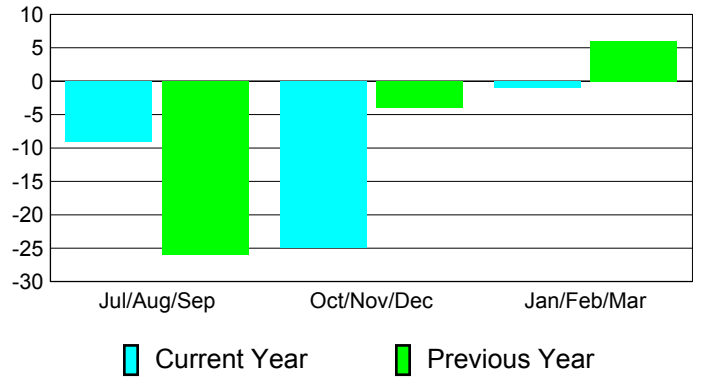

Membership Results
2010-2011

Membership
2009-2010

Month	Net Memb Goal	Actual New Memb	Actual Dropped Memb	Gain/Loss of Memb	Gain/Loss of Memb
Jul/Aug/Sep	-10	43	-52	-9	-26
Oct/Nov/Dec	5	42	-67	-25	-4
Jan/Feb/Mar	15	53	-54	-1	6
Totals	10	138	-173	-35	-24

Membership Results 2010-2011

Goal, New, Dropped, Gain/Loss

Comparison of Membership Gain/Loss

Current Year Compared to the Previous Year

Gender Comparison 2010-2011

Jul/Aug/Sep

Oct/Nov/Dec

Jan/Feb/Mar