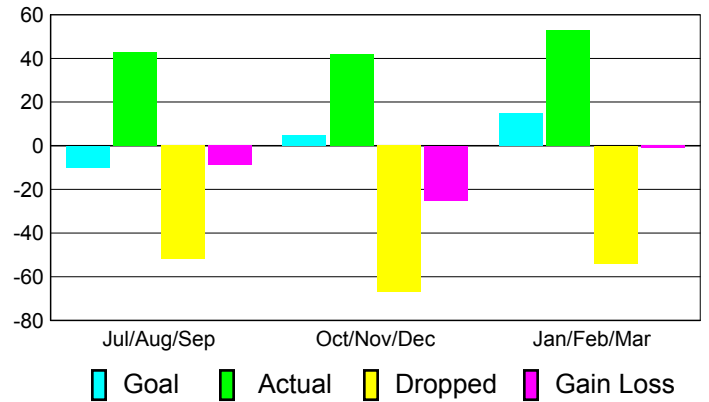

Membership Results 2010-2011

Goal, New, Dropped, Gain/Loss

Comparison of Membership Gain/Loss

Current Year Compared to the Previous Year